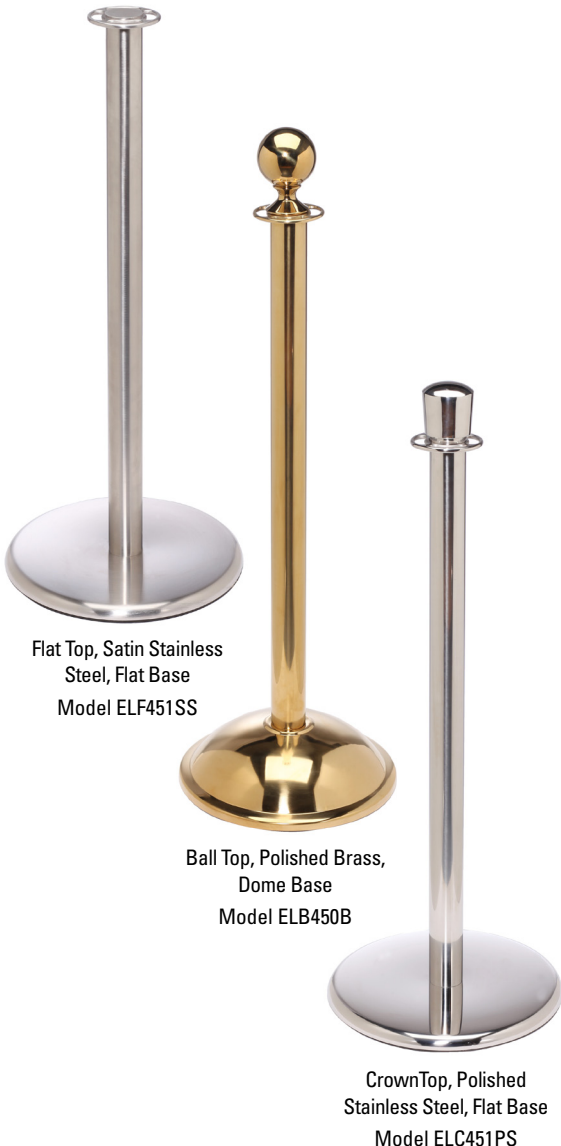

# Elegance Rope Stanchions

## TRADITIONAL STYLE

Traditional rope stanchions are the last word in style and sophistication. Our Elegance range is a premium product line manufactured from heavy gauge steel/stainless steel with solid cast iron bases that offer excellent durability. The posts are finished with the highest grade polished or satin finishes and are available with three finial options, the elegance ball, the traditional crown, and the contemporary flat top. Each of these can be matched with one of two base options, the dome for a traditional look or the low profile flat base for more contemporary environments.

Forged Rope Loop

High mirror or smooth satin finishes

Heavy gauge steel/stainless steel construction

Cast iron base with replaceable cover

Full coverage floor protector - flat base

Full circumference floor protector - dome base

## SPECIFICATIONS

	<b>Model:</b> Flat Base	<b>Dome Base</b>
Height:	39"/990mm	39"/990mm
Weight:	21lbs./9.5kg	20lbs./9kg
Post Diameter:	2"/50mm	2"/50mm
Base Diameter:	14"/355mm	12.5"/320mm
Max Rope Length:	8'/2.4m	6'/1.8m