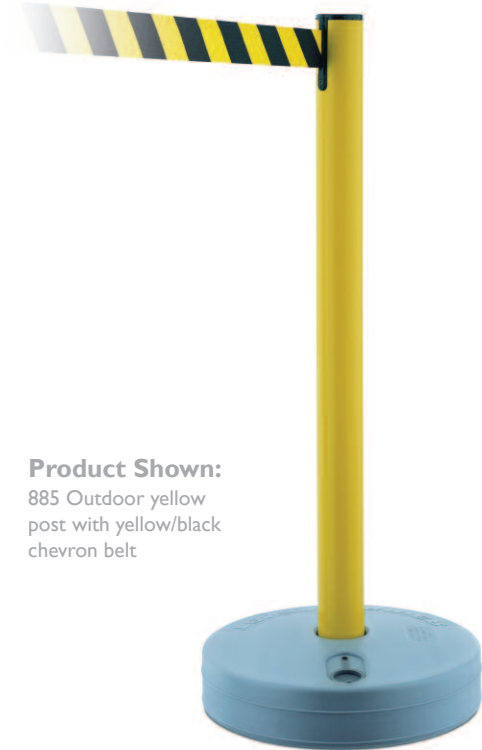

The 885 Outdoor Original is constructed of UPVC to withstand nature's elements. Mounted on a rugged grey base which can be filled with water (antifreeze recommended for cold climates) or sand for stability. With a shipping weight of only 4lbs and an easy to detach post, the 885 is easy to transport and store.

Specifications:

Construction: UPVC

Height: 38"

Weight: 3.5 lbs shipping weight, 19 lbs water filled

Tube Dia.: 2.5"

Base Dia: 15"

Belt Length: 7.5' or 13'

Post Colors: yellow, white, red

Belt Colors: yellow/black, red/white, blue/white, green/white diagonal stripe

Belt Printing: 12 standard messages available, such as "Caution – Do Not Enter" or custom printing options

Features & Benefits:

- > light weight for ease of shipping and storage
- > post easily detachable from base
- > hard wearing UPVC construction
- > high visibility post and belt options

Product Shown:

885 Outdoor yellow
post with yellow/black
chevron belt